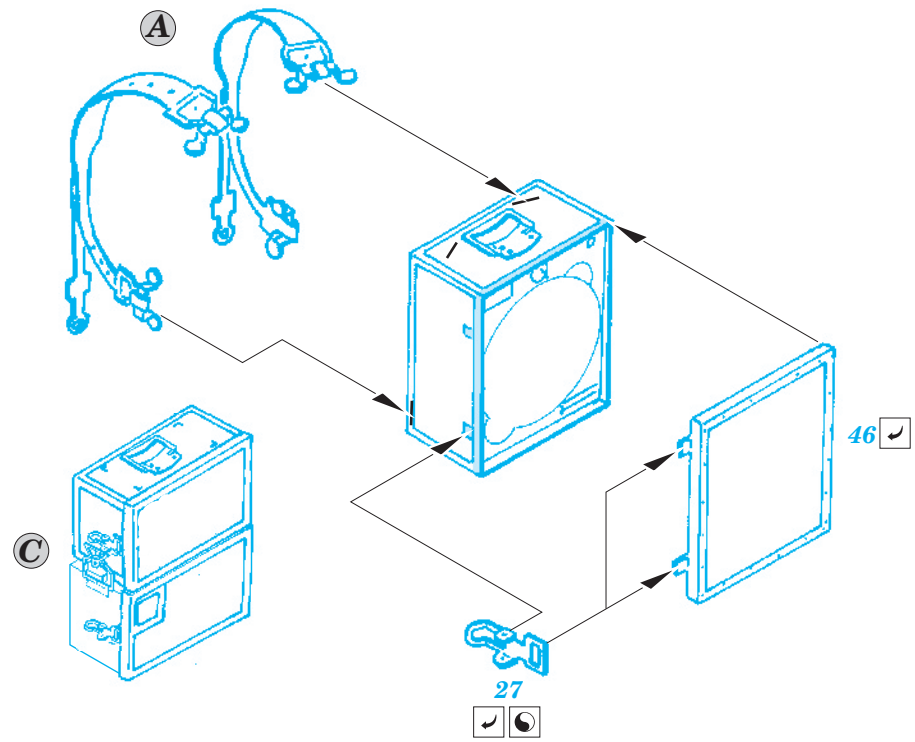

Torn. Fu. b1

Torn. Fu. b1

Fu.11

C 2 sets

Fu.9

REFERENCES: WWP Spec.Museum Line No.10 - Wireles for Wehrmacht