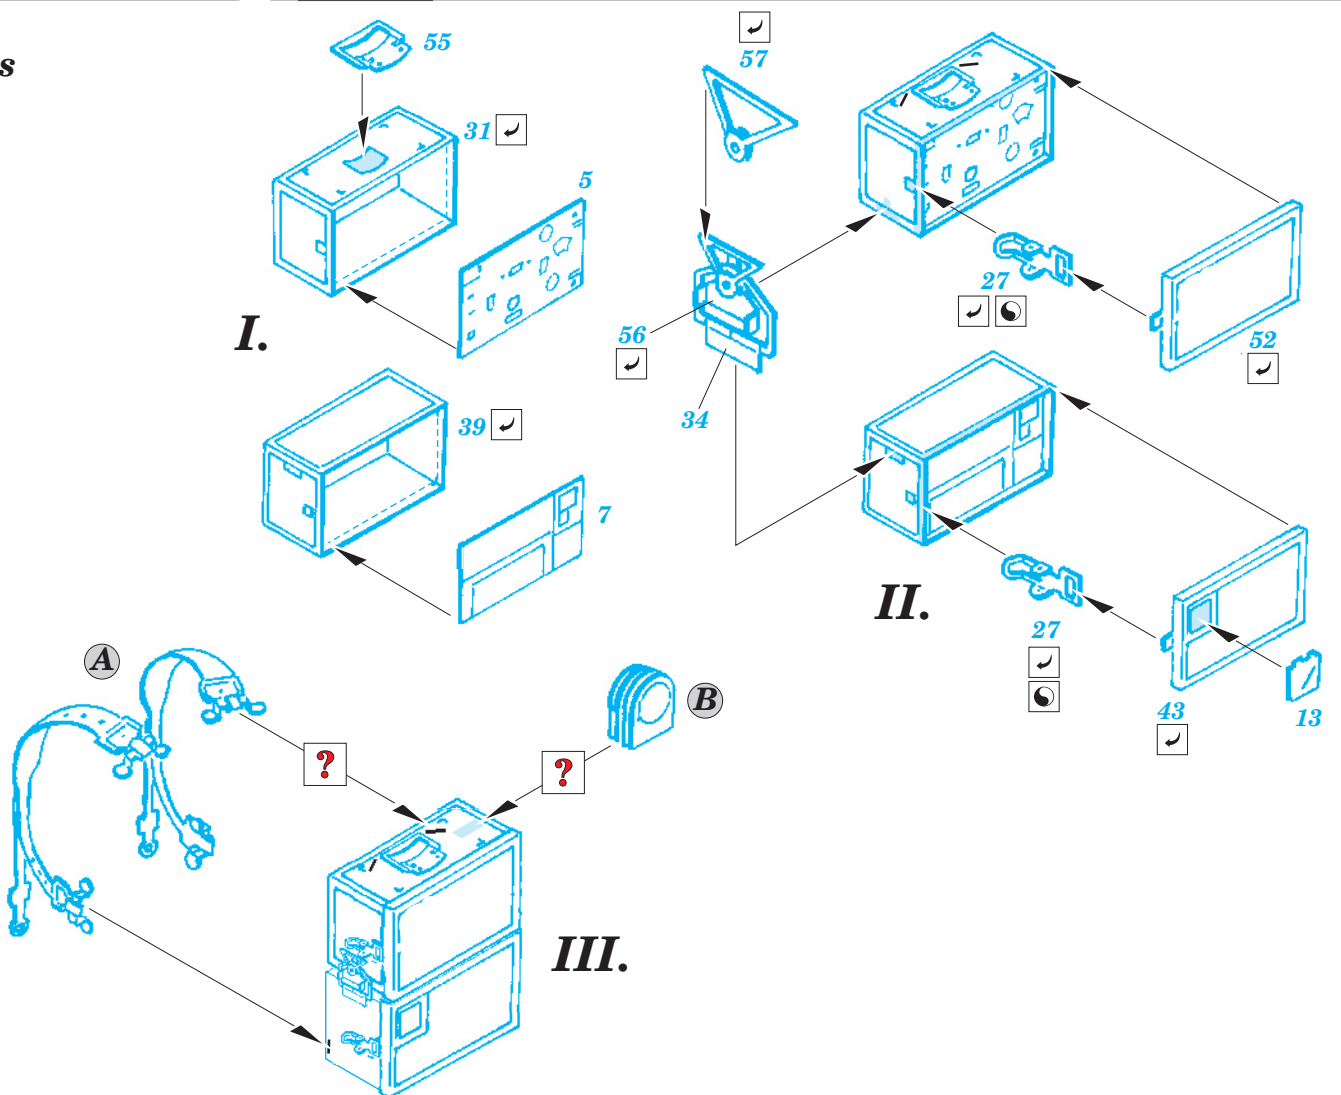

Torn. Fu. b1

Torn. Fu. b1

Fu.11

C 2 sets

Fu.9

REFERENCES: WWP Spec.Museum Line No.10 - Wireles for Wehrmacht