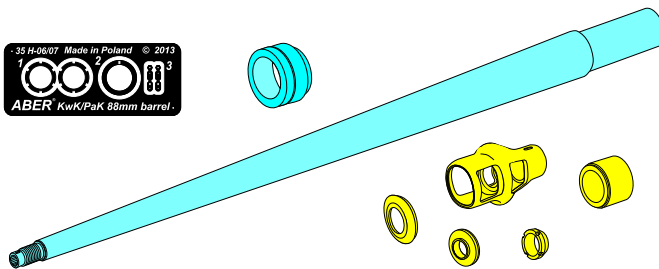

Barrel for German 8,8cm Kw.K 43 (L/71) gun used on VK4502 (P) & Tiger B Porsche-Turm

Lufa do czołgu VK4502 (P) i Tiger II (Porsche)

1/35 scale update fit to Hobby Boss / Dragon model

ABER®

35 L-125

WWW.ABER.NET.PL

Made in Poland © 2014