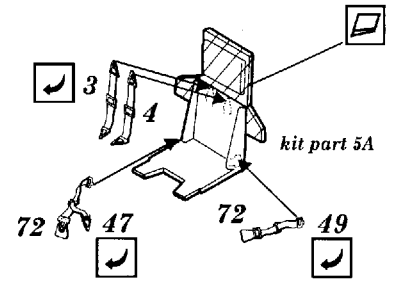

Me 410

1/72 scale detail set for Italeri kit

-  OPPOSITE SIDE
-  REMOVE
-  BEND
-  REPLACE
-  GRIND
-  OPTION

A COCKPIT

B CANOPY

C RADIATOR

D MAIN UNDERCARRIGE

E FLAPS