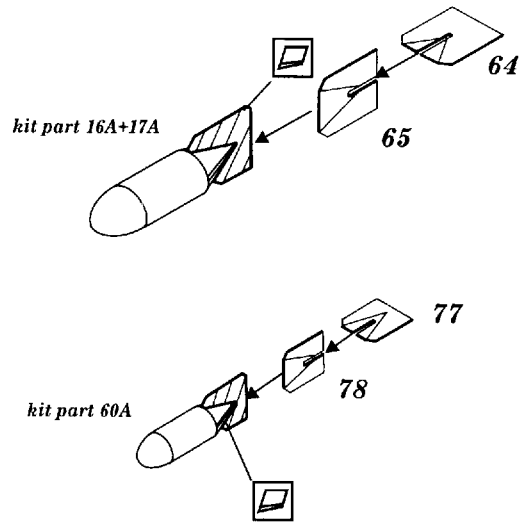

F EXHAUST FLAME DAMPER

G TAIL UNDERCARRIAGE

H BOMBS

I EXTERNAL PARTS