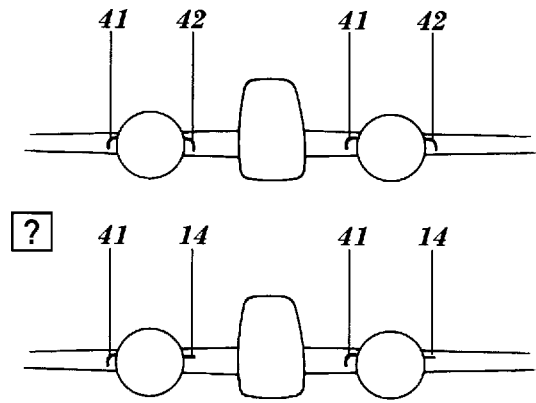

F EXHAUST FLAME DAMPER