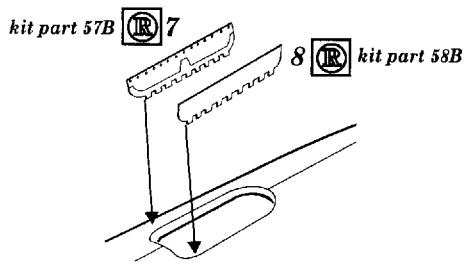

G TAIL UNDERCARRIAGE