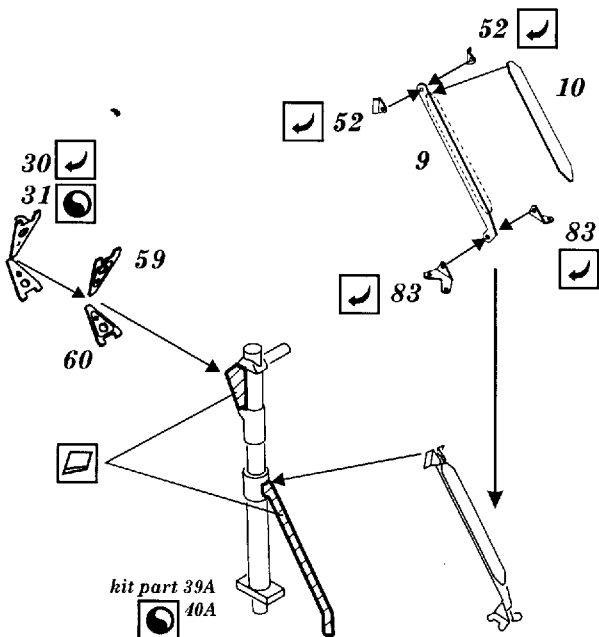

Me 410

1/72 scale detail set for Italeri kit

-  OPPOSITE SIDE
-  REMOVE
-  BEND
-  REPLACE
-  GRIND
-  OPTION

A COCKPIT

B CANOPY

C RADIATOR

D MAIN UNDERCARRIGE

E FLAPS