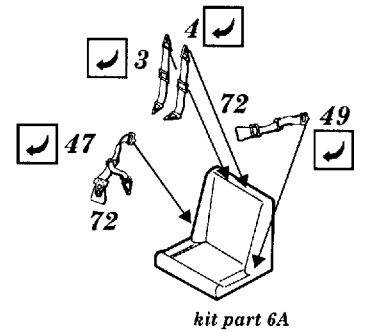

Me 410

1/72 scale detail set for Italeri kit

-  OPPOSITE SIDE
-  REMOVE
-  BEND
-  REPLACE
-  GRIND
-  OPTION

A COCKPIT

B CANOPY

C RADIATOR

D MAIN UNDERCARRIGE

E FLAPS