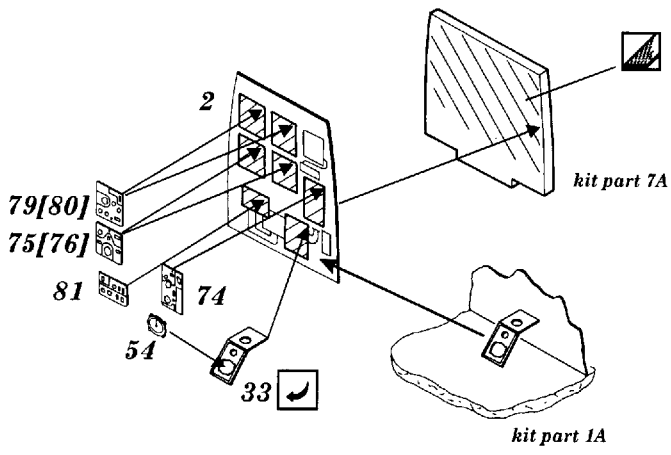

Me 410

1/72 scale detail set for Italeri kit

-  OPPOSITE SIDE
-  REMOVE
-  BEND
-  REPLACE
-  GRIND
-  OPTION

A COCKPIT

B CANOPY

C RADIATOR

D MAIN UNDERCARRIGE

E FLAPS