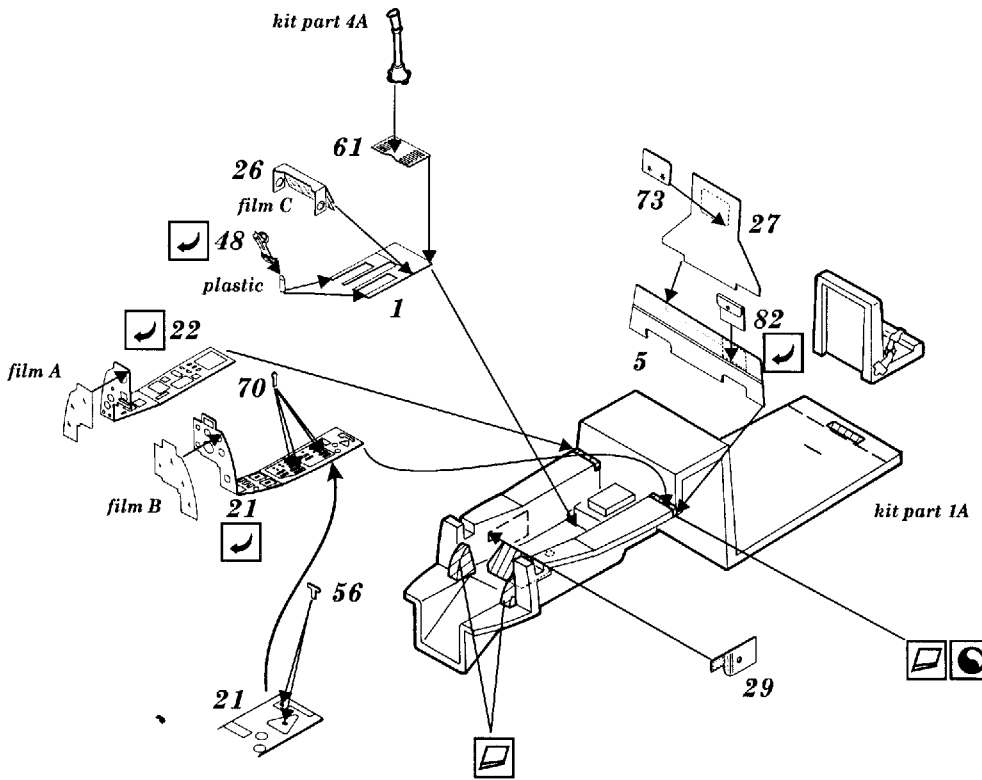

Me 410

1/72 scale detail set for Italeri kit

-  OPPOSITE SIDE
-  REMOVE
-  BEND
-  REPLACE
-  GRIND
-  OPTION

A COCKPIT

B CANOPY

C RADIATOR

D MAIN UNDERCARRIGE

E FLAPS