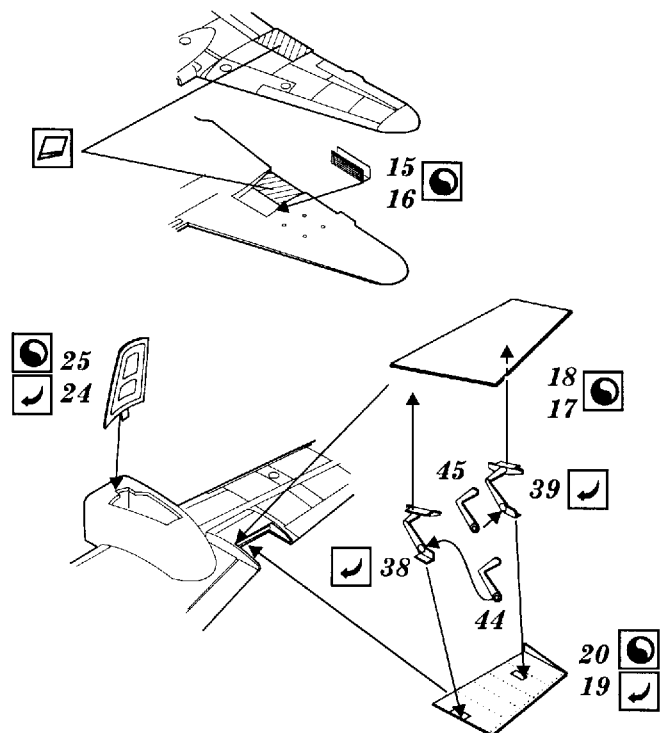

Me 410

1/72 scale detail set for Italeri kit

-  OPPOSITE SIDE
-  REMOVE
-  BEND
-  REPLACE
-  GRIND
-  OPTION

A COCKPIT

B CANOPY

C RADIATOR

D MAIN UNDERCARRIGE

E FLAPS