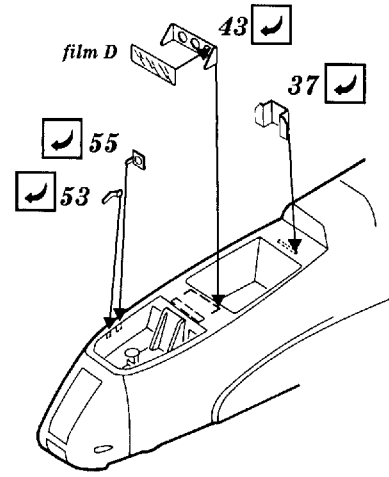

Me 410

1/72 scale detail set for Italeri kit

-  OPPOSITE SIDE
-  REMOVE
-  BEND
-  REPLACE
-  GRIND
-  OPTION

A COCKPIT

B CANOPY

C RADIATOR

D MAIN UNDERCARRIGE

E FLAPS