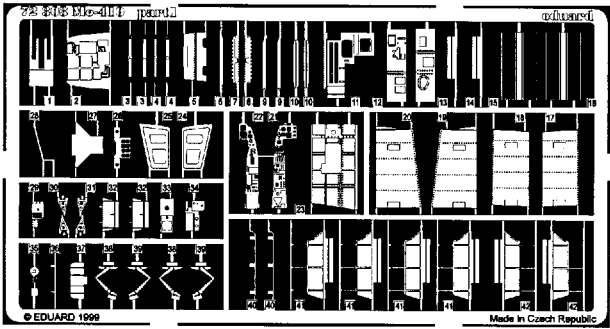

Me 410

1/72 scale detail set for Italeri kit

-  OPPOSITE SIDE
-  REMOVE
-  BEND
-  REPLACE
-  GRIND
-  OPTION

A COCKPIT

B CANOPY

C RADIATOR

D MAIN UNDERCARRIGE

E FLAPS