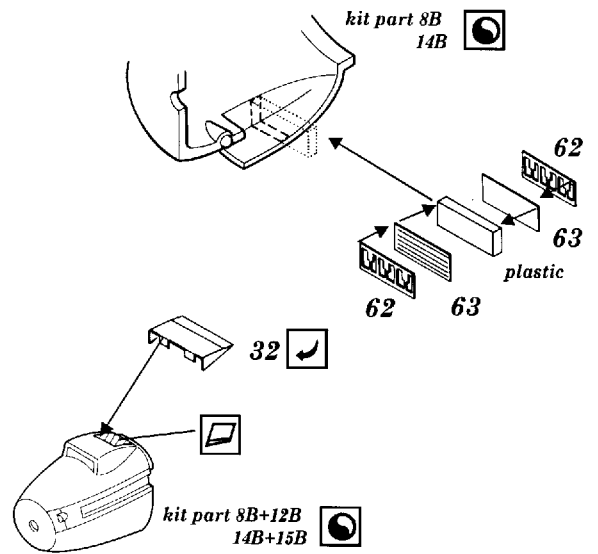

Me 410

1/72 scale detail set for Italeri kit

-  OPPOSITE SIDE
-  REMOVE
-  BEND
-  REPLACE
-  GRIND
-  OPTION

A COCKPIT

B CANOPY

C RADIATOR

D MAIN UNDERCARRIGE

E FLAPS