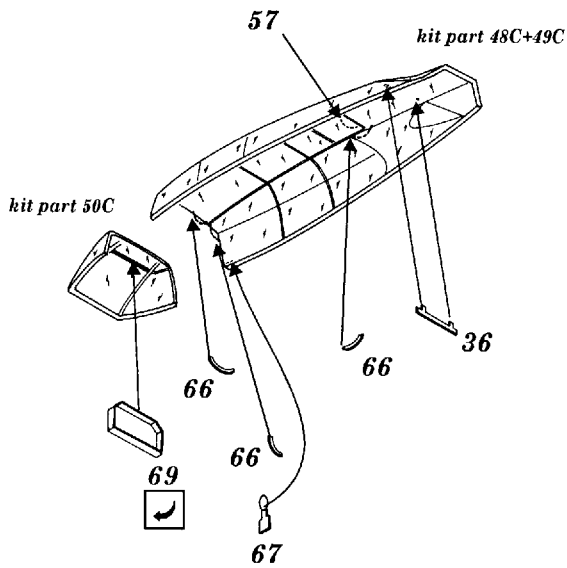

Me 410

1/72 scale detail set for Italeri kit

-  OPPOSITE SIDE
-  REMOVE
-  BEND
-  REPLACE
-  GRIND
-  OPTION

A COCKPIT

B CANOPY

C RADIATOR

D MAIN UNDERCARRIGE

E FLAPS