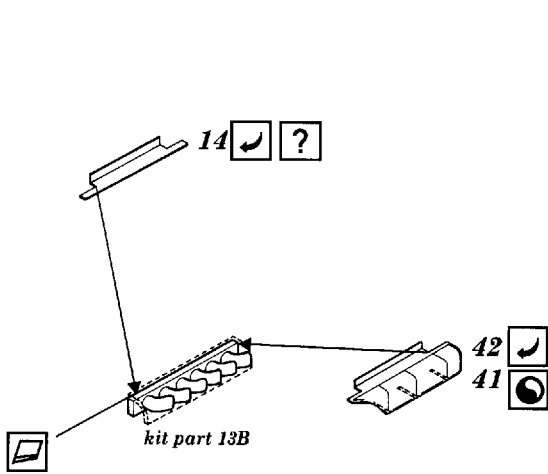

F EXHAUST FLAME DAMPER