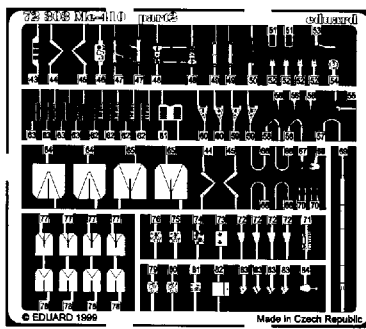

Me 410

1/72 scale detail set for Italeri kit

-  OPPOSITE SIDE
-  REMOVE
-  BEND
-  REPLACE
-  GRIND
-  OPTION

A COCKPIT

B CANOPY

C RADIATOR

D MAIN UNDERCARRIGE

E FLAPS

F EXHAUST FLAME DAMPER

G TAIL UNDERCARRIAGE

H BOMBS

I EXTERNAL PARTS